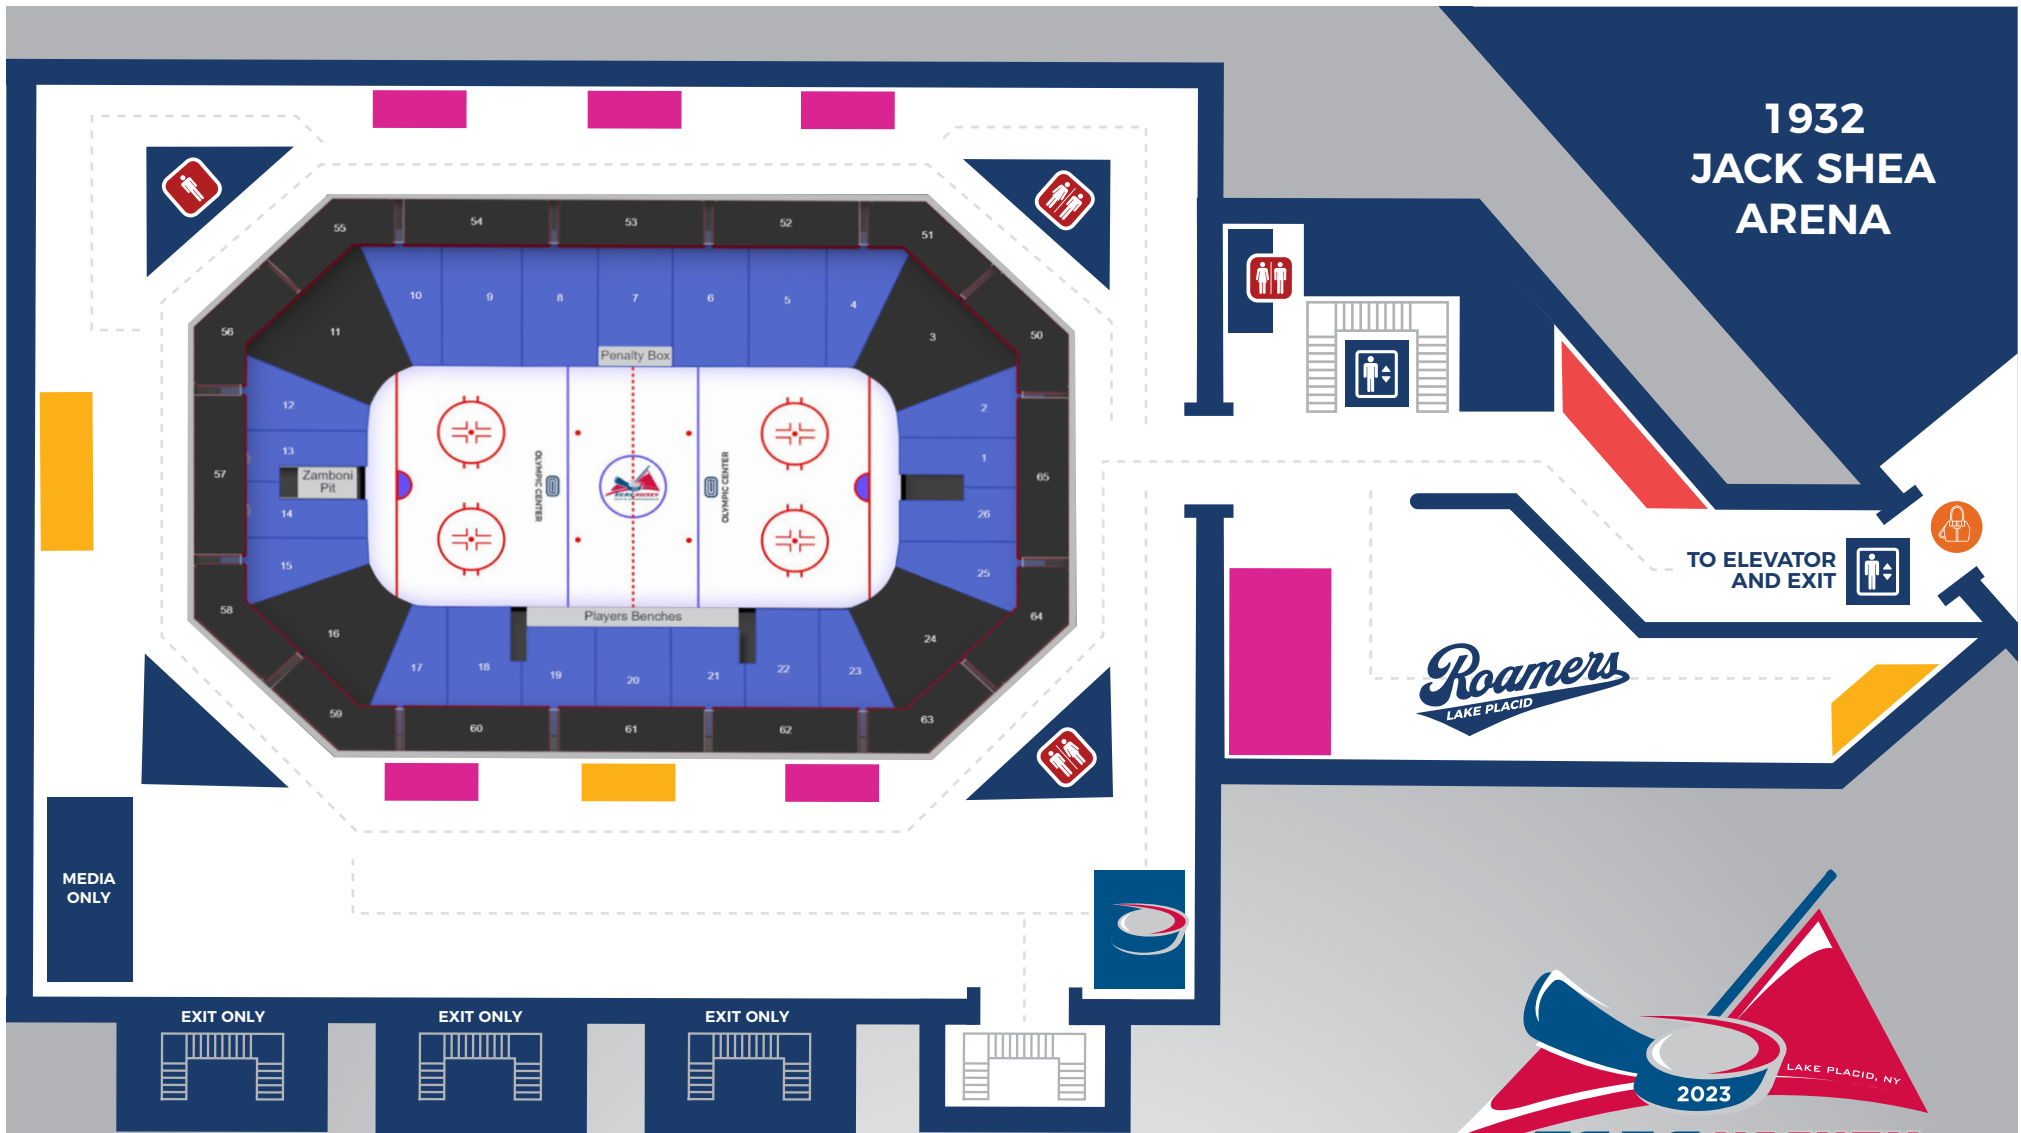

**GROUND LEVEL**

● ADA ENTRANCE

■ BOX OFFICE

● BAG CHECK

● ENTRANCE

■ MIRACLE MOMENTS RETAIL

# 1932 JACK SHEA ARENA

## MEZZANINE LEVEL

BEVERAGES/SNACKS

ECAC FAN SHOP

BEER/WINE

MIRACLE MOMENTS RETAIL

BAG CHECK