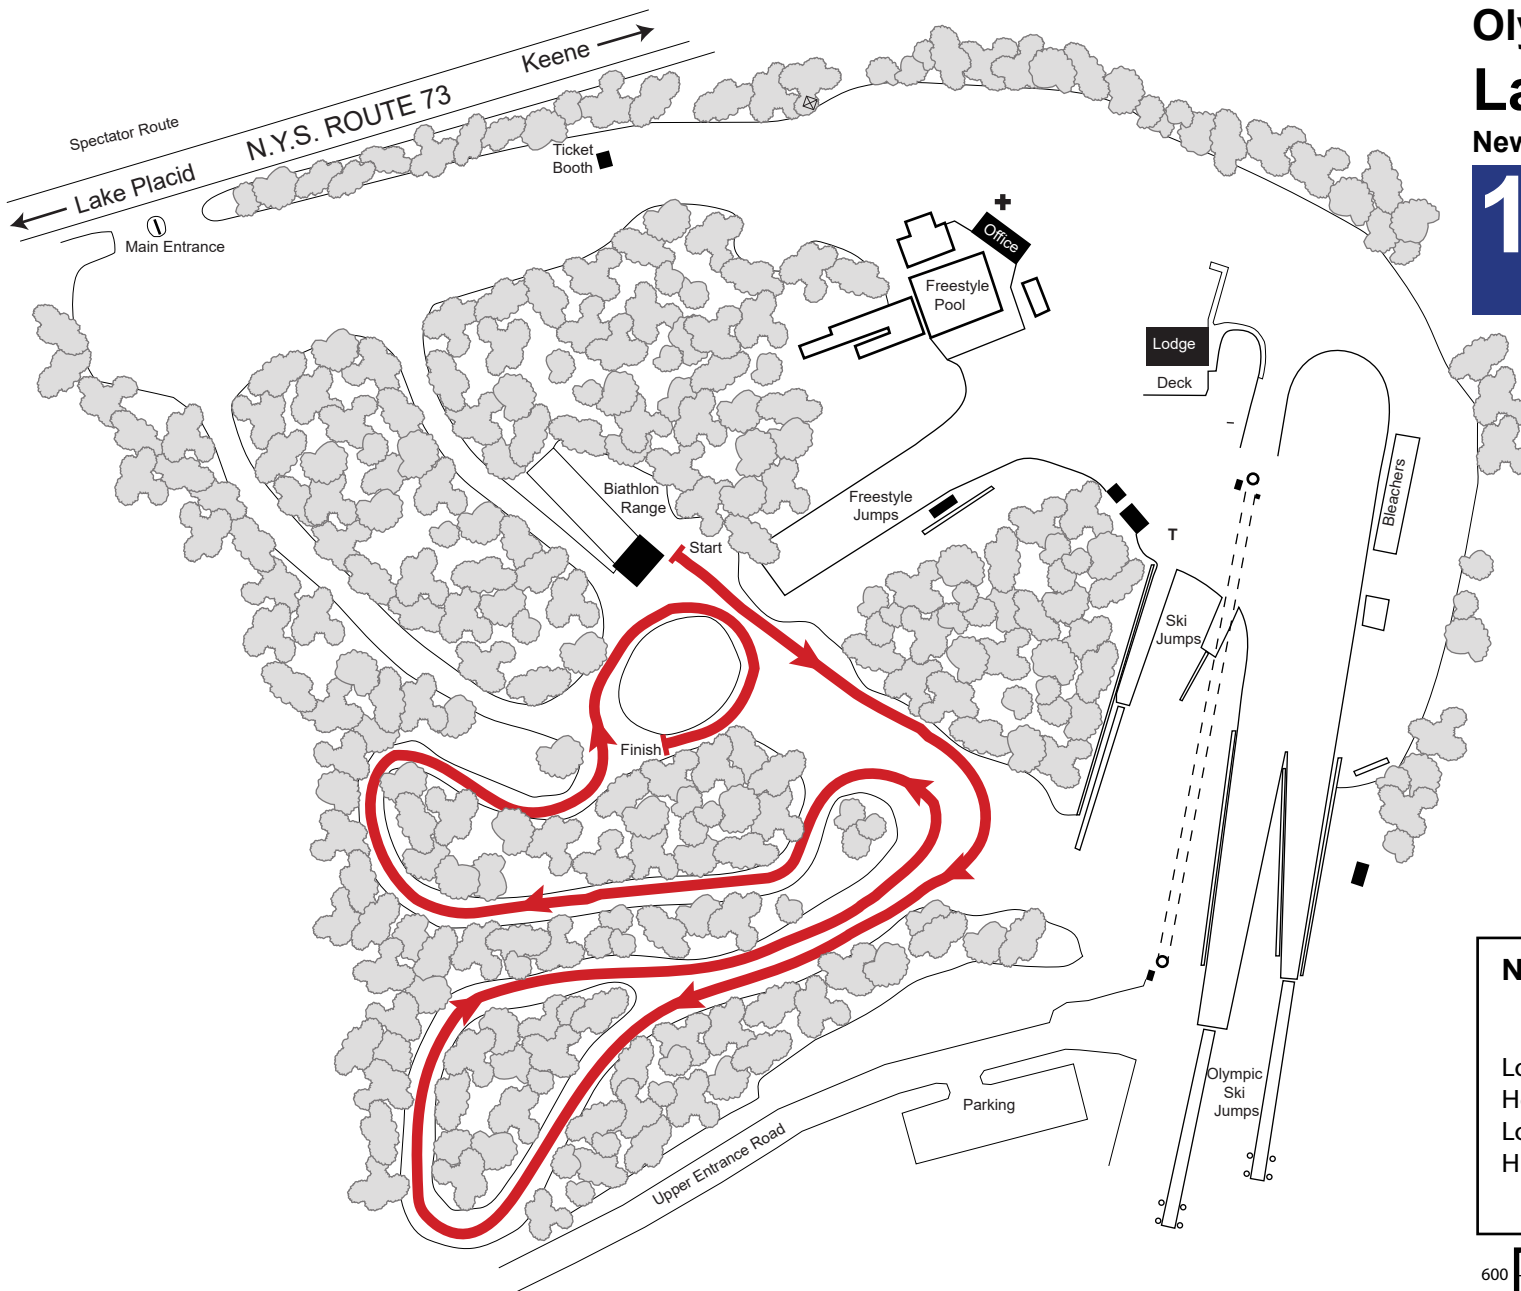

Olympic Jumping Complex Lake Placid New York U.S.A.

1.25km

Nordic Combined

Loop Length 1250m
 Height Difference (HD) 30m
 Lowest Point 551m
 Highest Point 571m

- Legend**
- Event track
 - T Timing Station
 - w Athlete Waxing Area
 - - - Spectator Route
 - S Spectator
 - + First Aid
 - P Parking

- Legende**
- Piste de competition
 - Point de chronometrage
 - Aire de fartage
 - Trajet des spectateurs
 - Spectateurs
 - Premiers soins
 - Parking