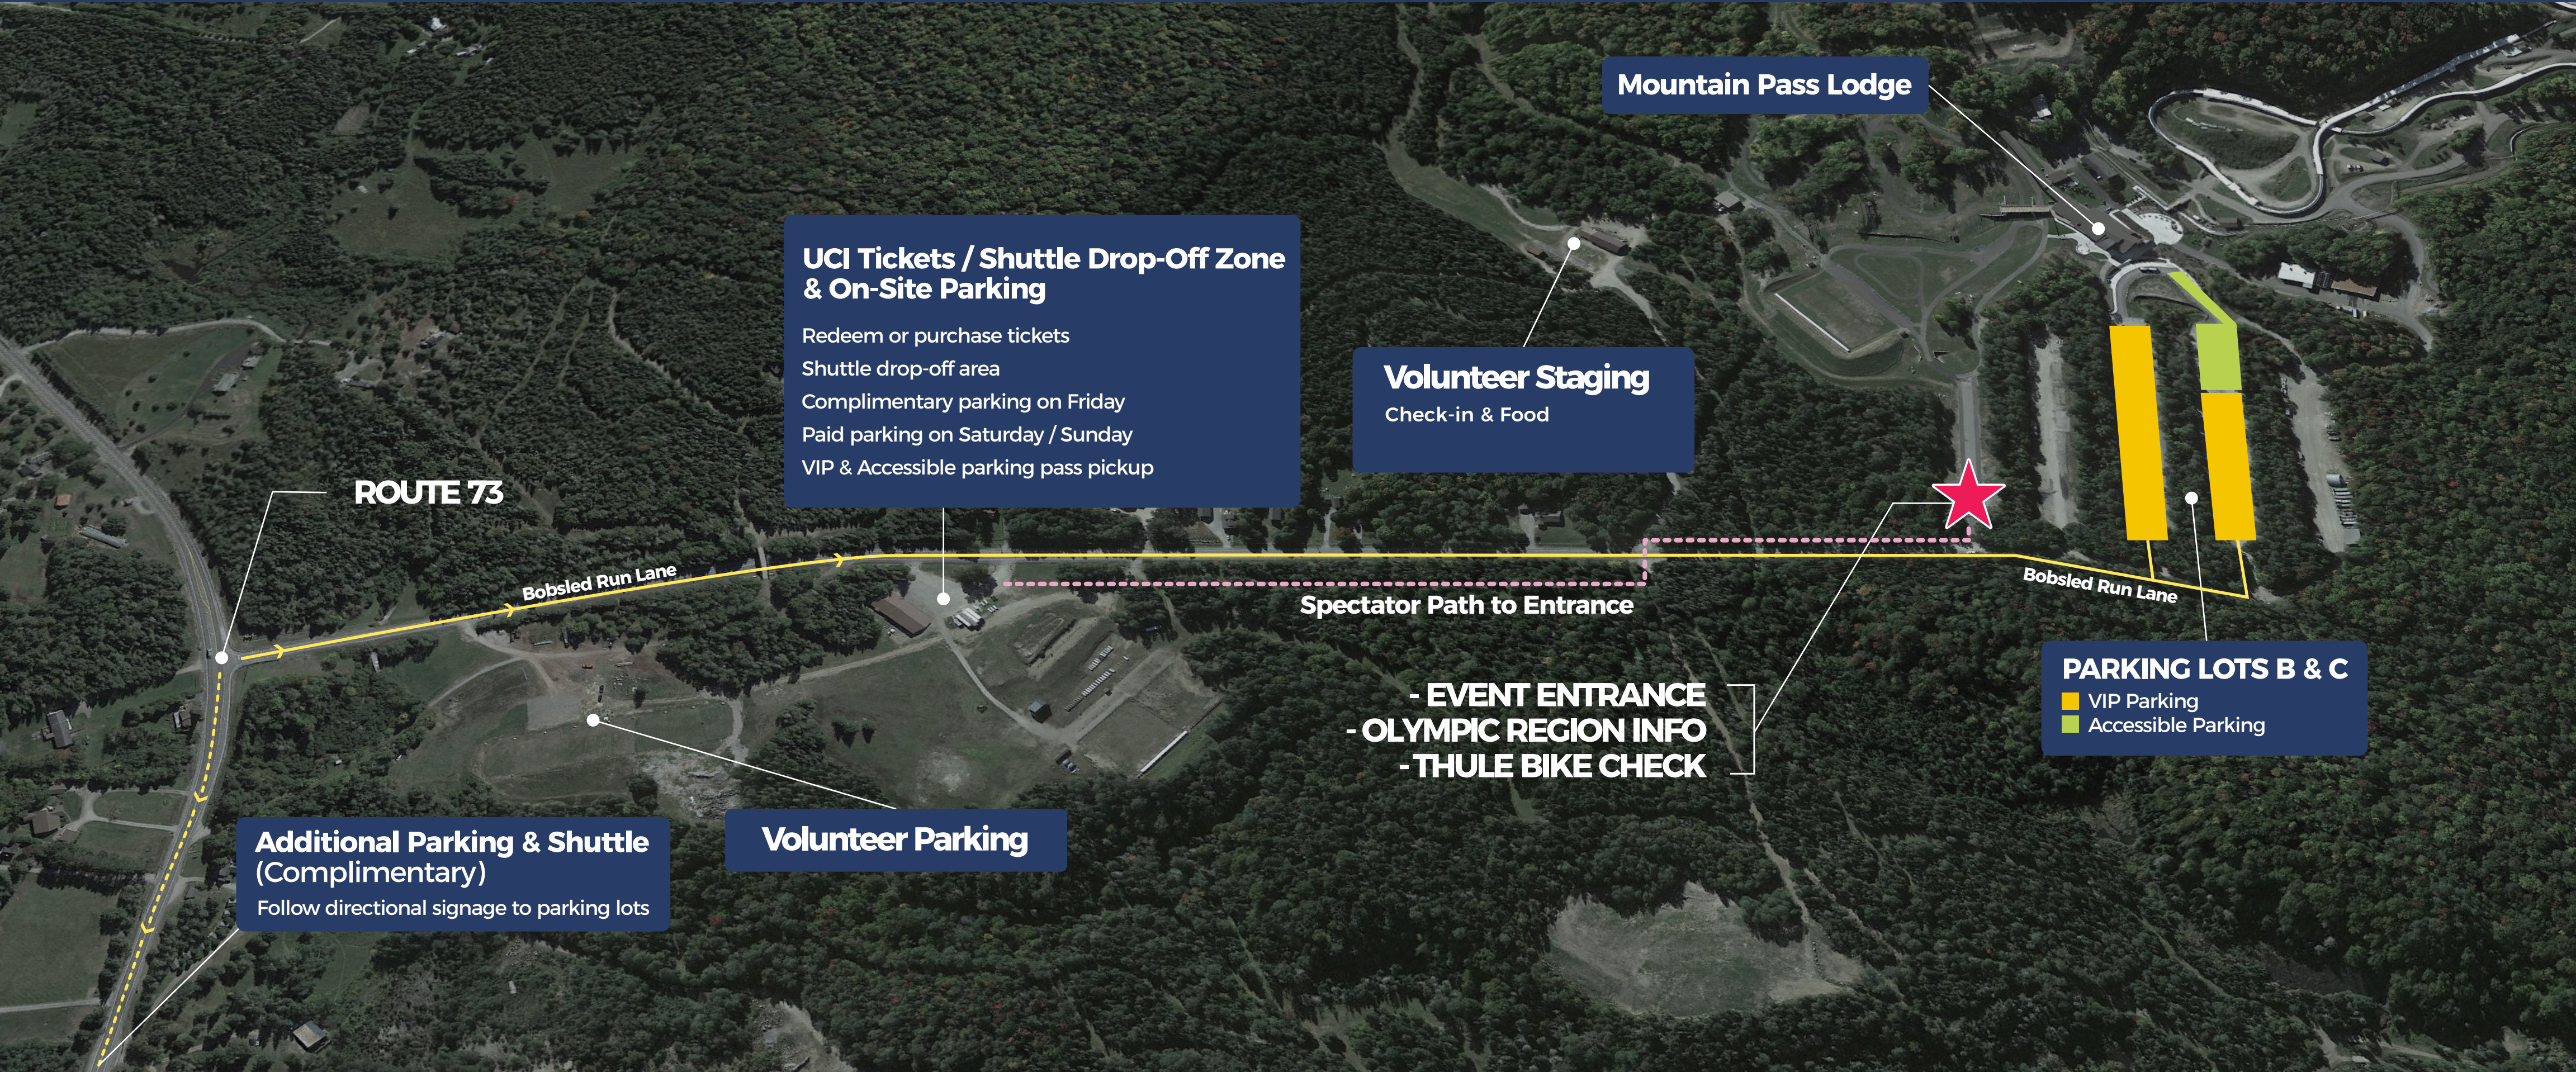

# ARRIVAL MAP & SPECTATING MAP

**UCI Tickets / Shuttle Drop-Off Zone & On-Site Parking**  
 Redeem or purchase tickets  
 Shuttle drop-off area  
 Complimentary parking on Friday  
 Paid parking on Saturday / Sunday  
 VIP & Accessible parking pass pickup

**Volunteer Staging**  
 Check-in & Food

Mountain Pass Lodge

ROUTE 73

Bobsled Run Lane

Spectator Path to Entrance

Bobsled Run Lane

- EVENT ENTRANCE
- OLYMPIC REGION INFO
- THULE BIKE CHECK

**PARKING LOTS B & C**  
 VIP Parking  
 Accessible Parking

# KEY

-  XCO COURSE
-  SPECTATOR PATH
-  SPECTATOR PATH (alternate route with less slope to upper portions of the course)
-  FEATURE LOCATION AND/OR AREA
-  SPECTATOR CROSSING
-  VIP/PREMIUM AREA

THE WALL

ROOTS 'N ROLLS

FREE FALL

DOUBLE TROUBLE

SEND IT ROCK

ROCK GARDEN

MT PASS LODGE

LL BEAN-TO

EXPO VILLAGE