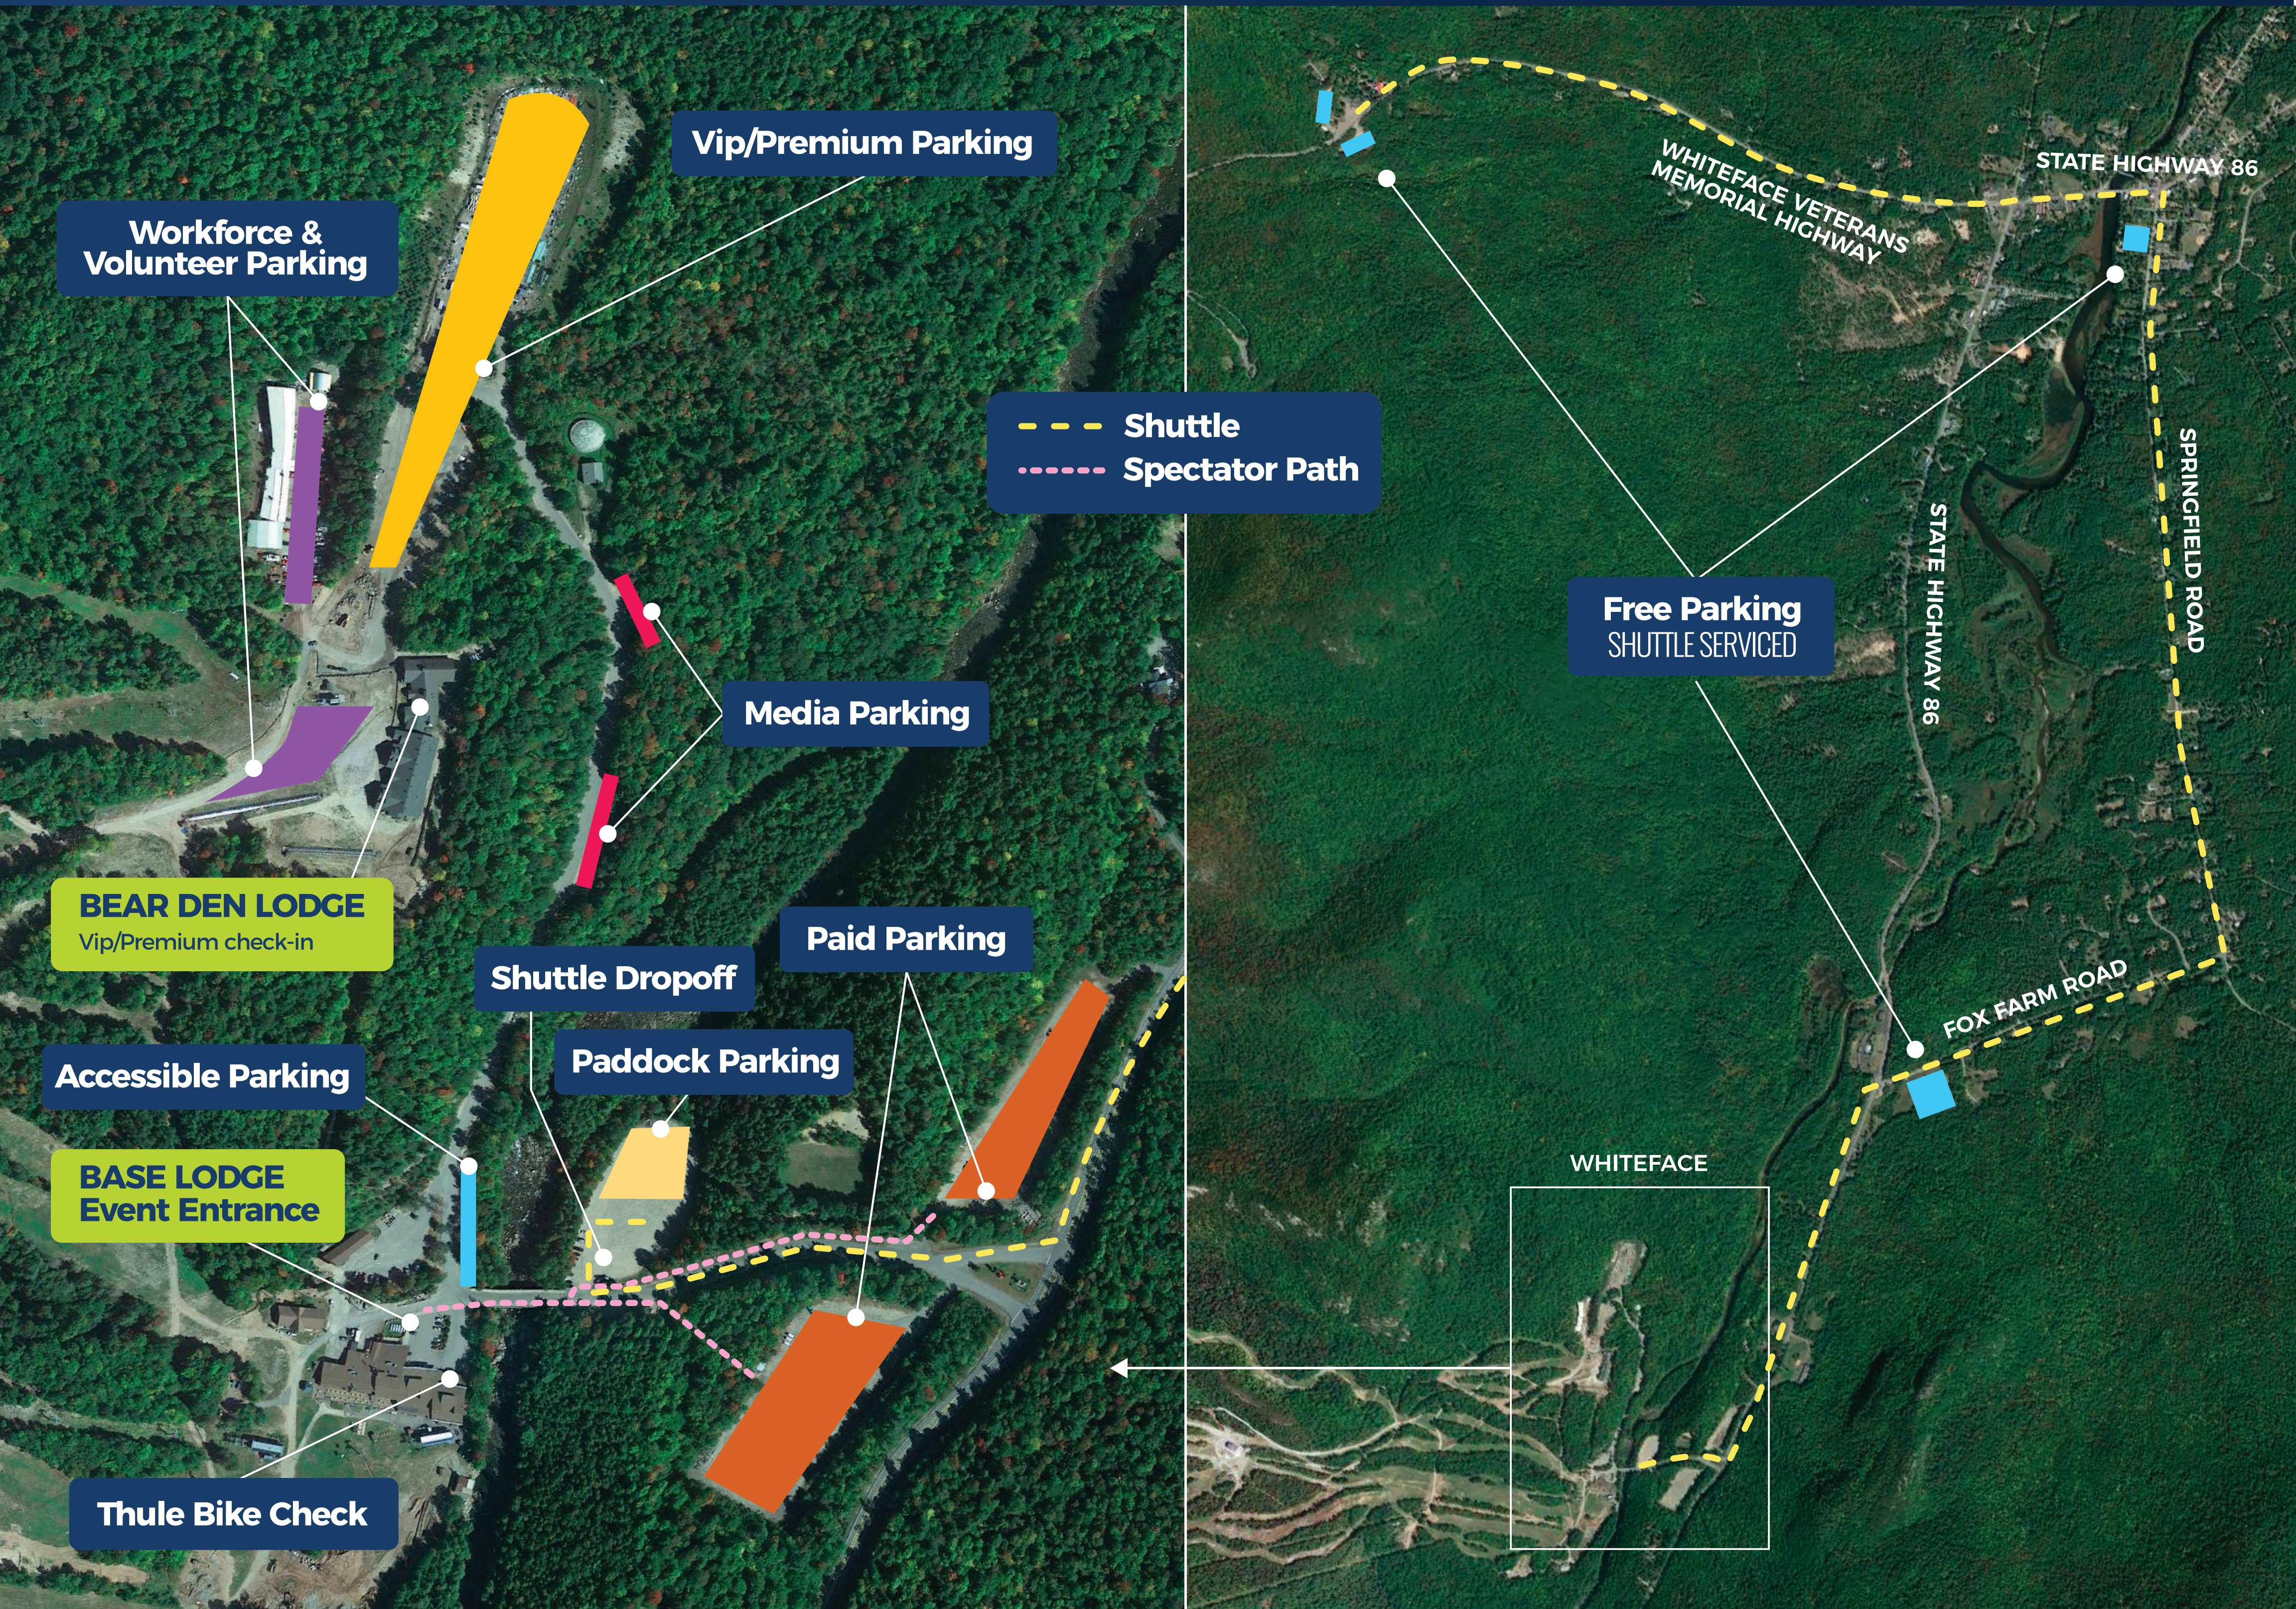

WHITEFACE

# ARRIVAL MAP & SPECTATING MAP

# KEY

- DOWNHILL COURSE
- SPECTATOR PATH
- FEATURE LOCATION AND/OR AREA
- X SPECTATOR CROSSING
- LIFT ACCESS AND DROPOFFS  
(ALL LIFTS ARE UPLOAD ONLY EXCEPT FOR VIP/PREMIUM LIFT)
- VIP/PREMIUM AREA

● SHUTTLE TO VIP/PREMIUM PARKING & LIFTS

**BASE LODGE EXPO VILLAGE**