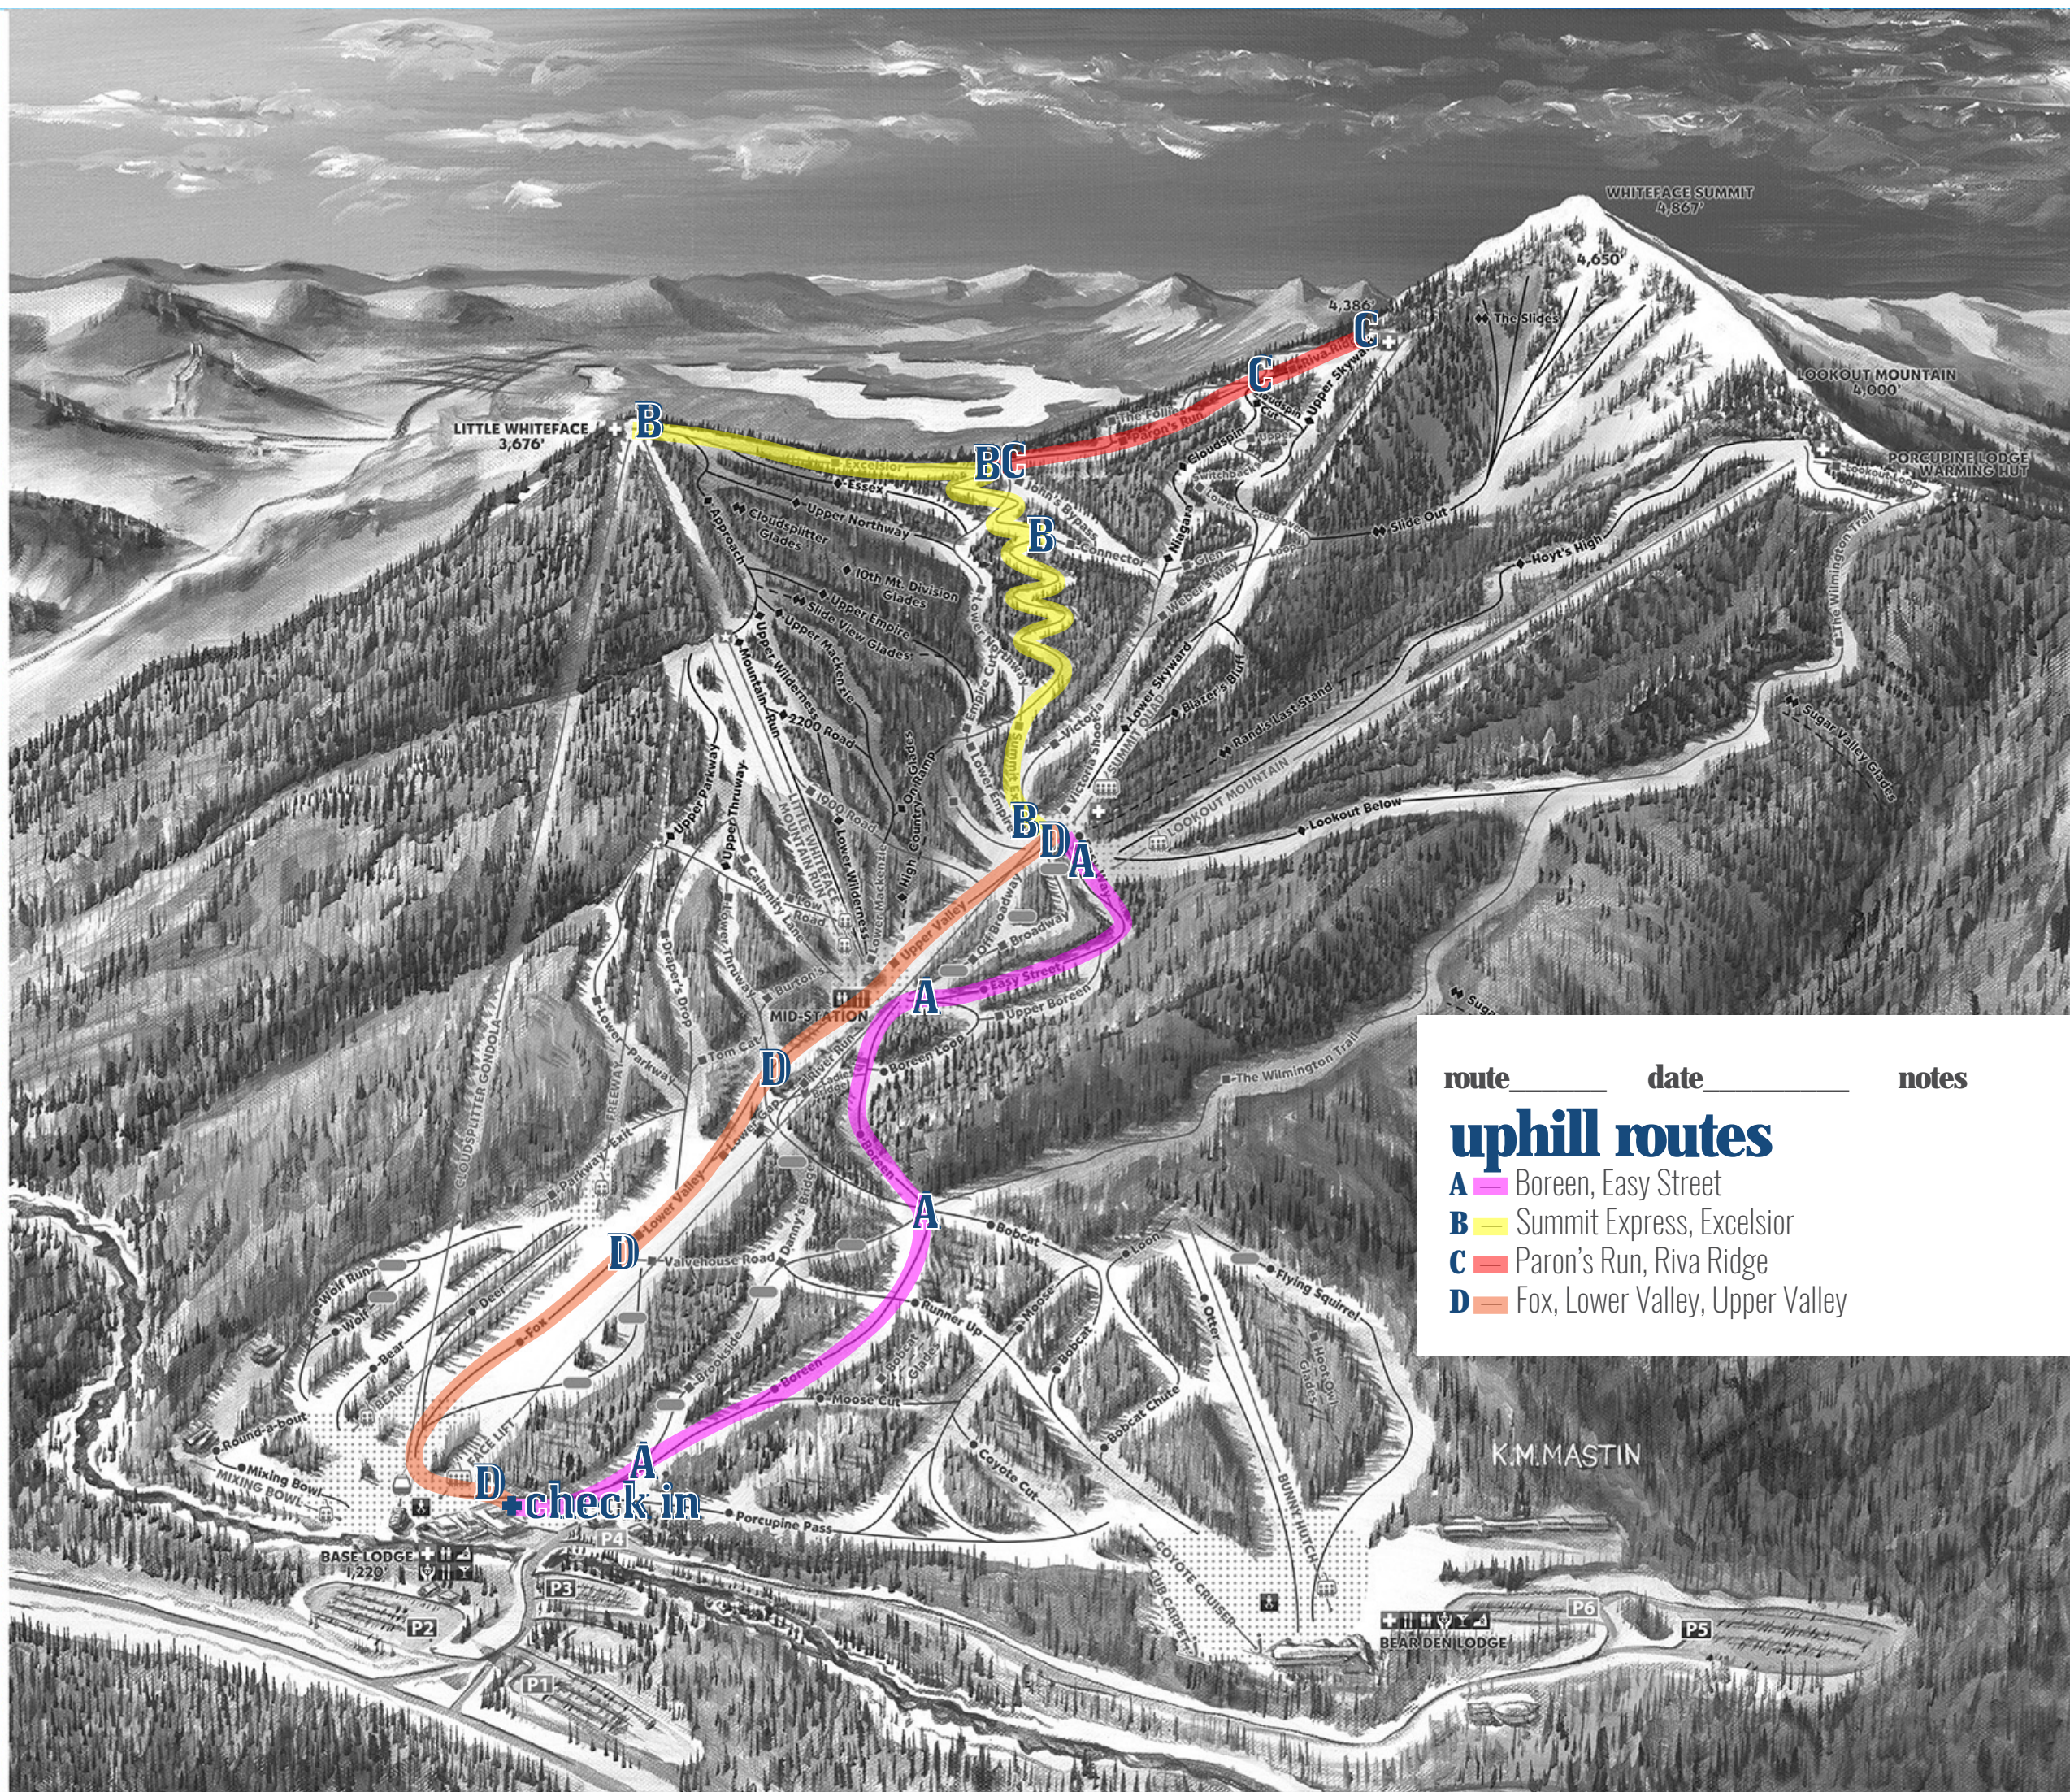

WHITEFACE

CHEVROLET

route	date	notes
-------	------	-------

### uphill routes

- A** (pink line) Boreen, Easy Street
- B** (yellow line) Summit Express, Excelsior
- C** (red line) Paron's Run, Riva Ridge
- D** (orange line) Fox, Lower Valley, Upper Valley