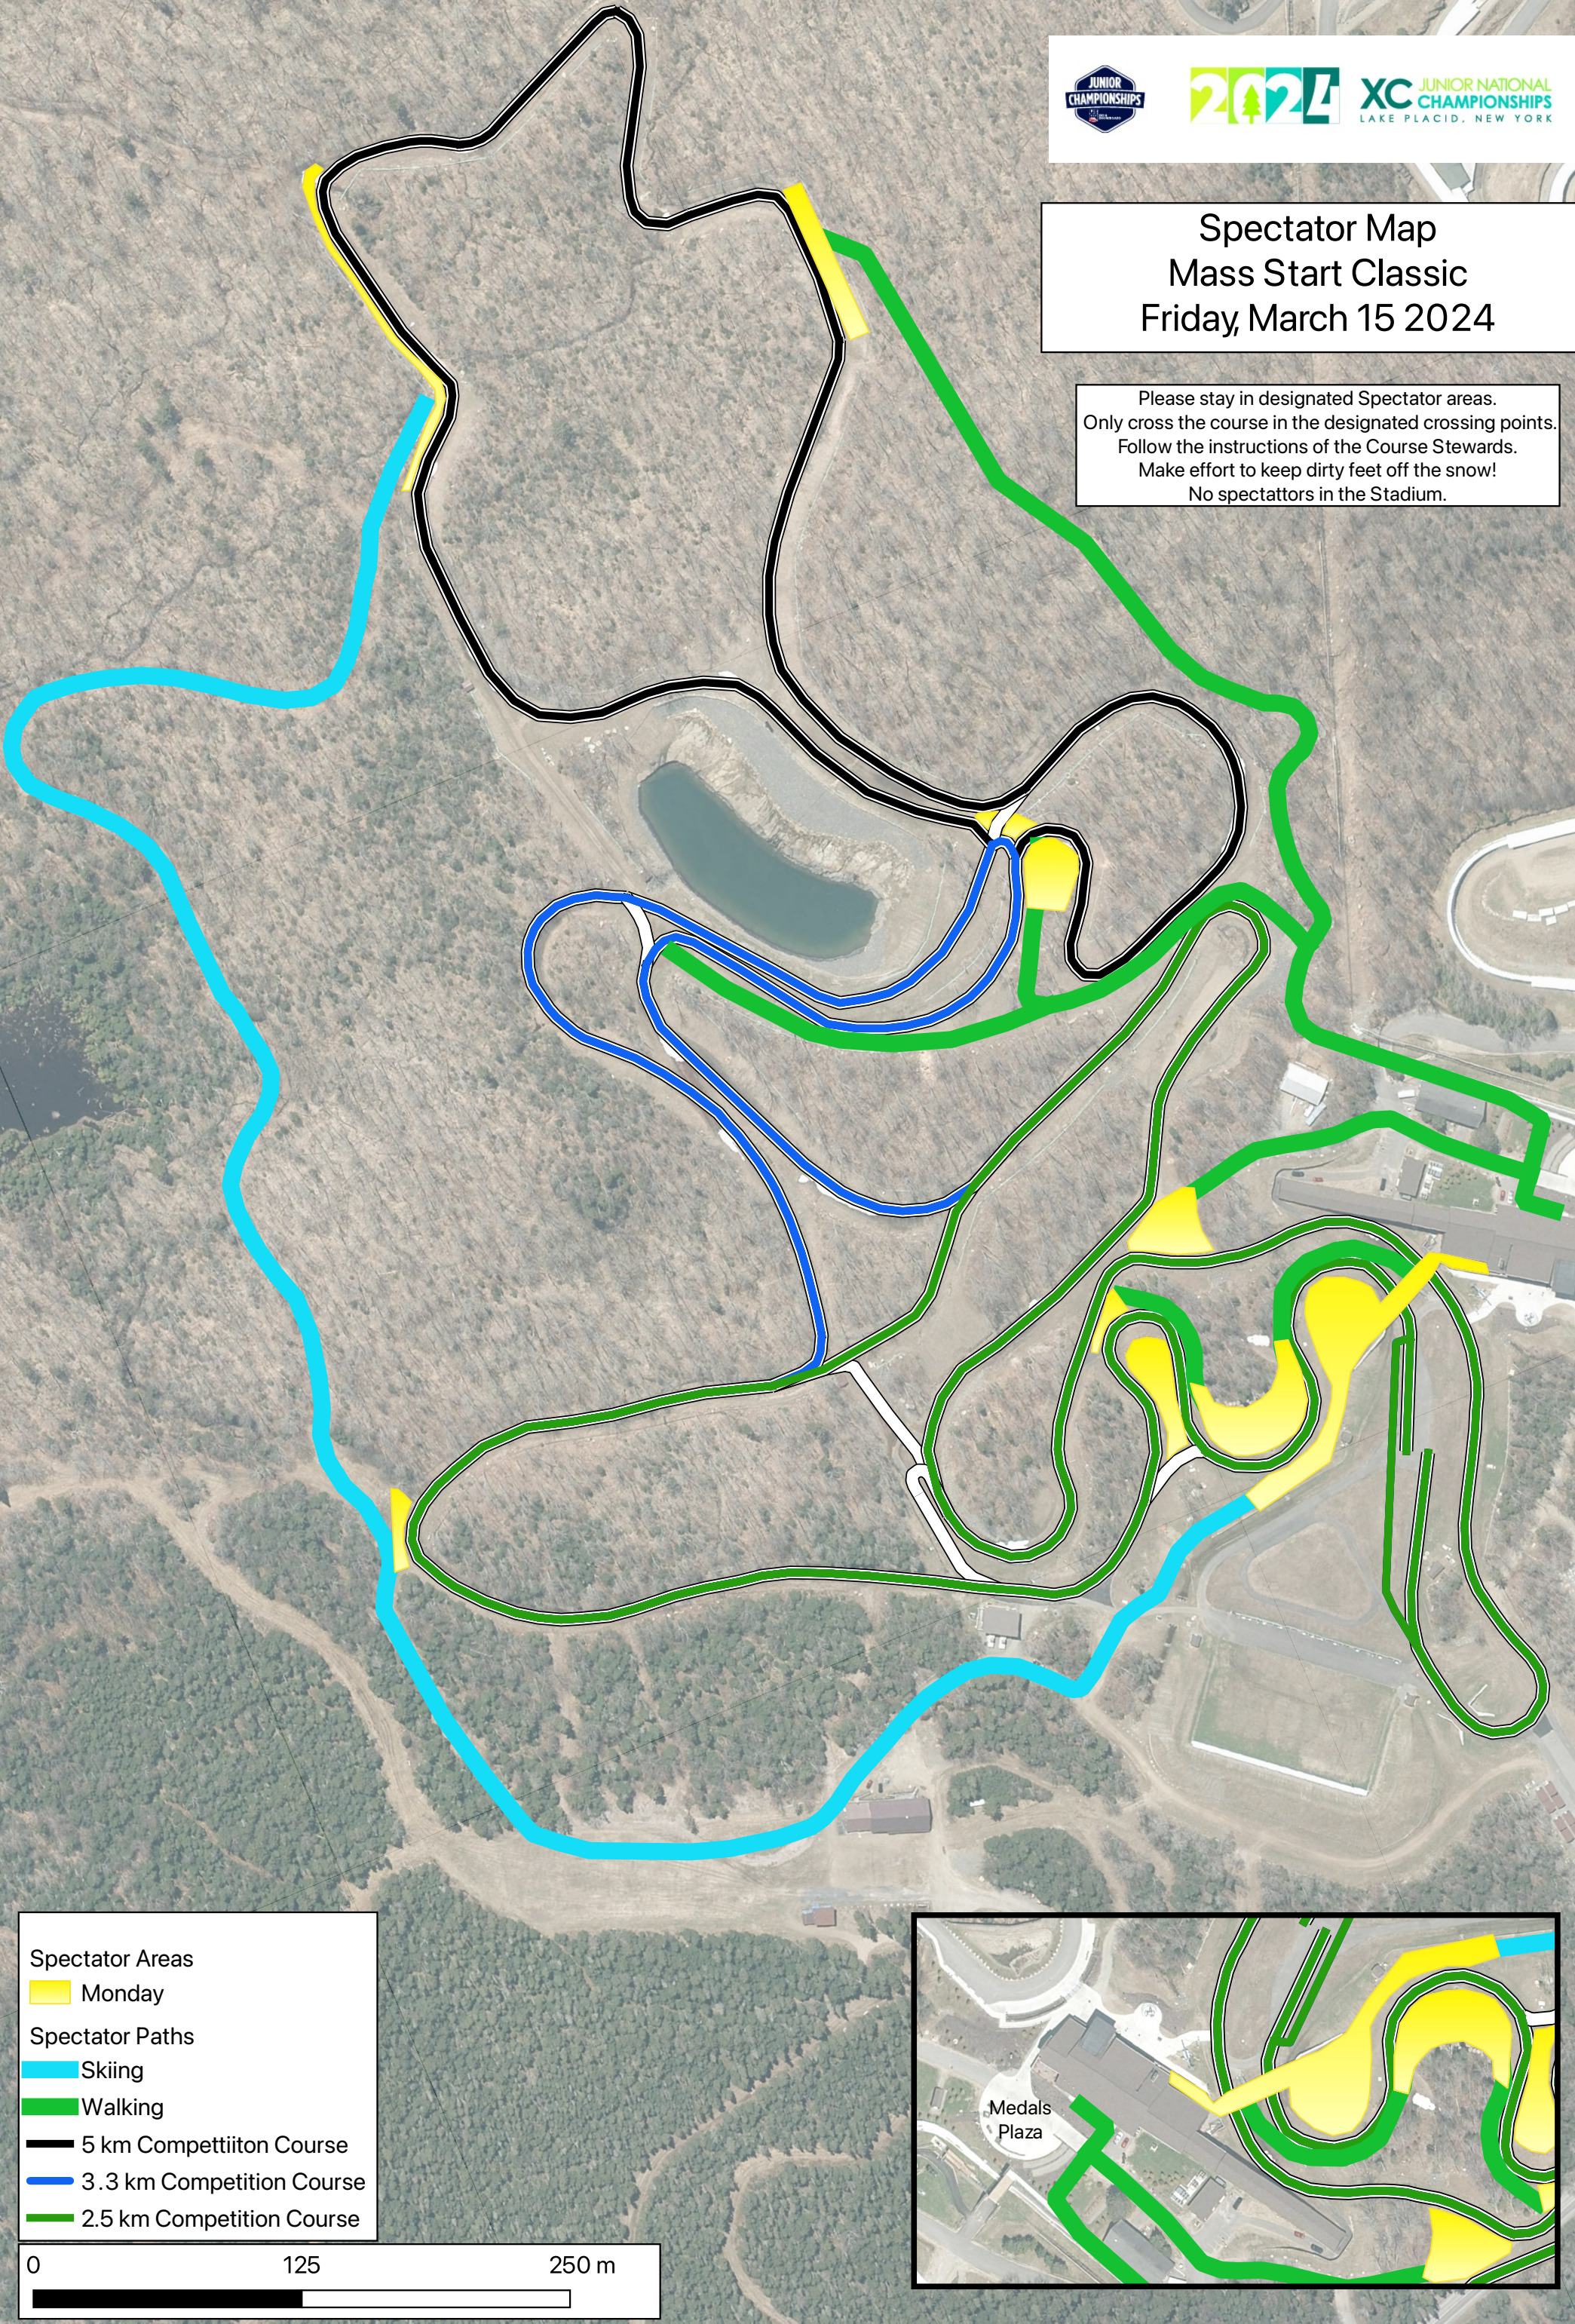

Spectator Map
Mass Start Classic
Friday, March 15 2024

Please stay in designated Spectator areas.
 Only cross the course in the designated crossing points.
 Follow the instructions of the Course Stewards.
 Make effort to keep dirty feet off the snow!
 No spectators in the Stadium.

- Spectator Areas
- Monday
- Spectator Paths
- Skiing
- Walking
- 5 km Competition Course
- 3.3 km Competition Course
- 2.5 km Competition Course