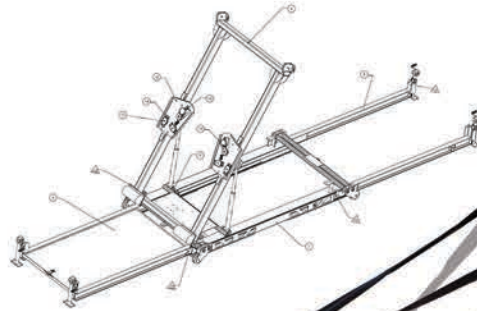

Mobile Solutions

FLY WIRE ZIPLINE™

AWARDED BEST MAJOR THEME PARK RIDE AT IAAPA

Mobile Fly Wire Zipline™

FEEL THE RUSH OF FREEDOM WHILE YOU SOAR TO NEW HEIGHTS.

Weight Limit:	45-250 lbs (20-114 KG)
Operating Height:	30' (9.15 Meters)
Operating Width:	10' (3.05 Meters)
Operating Length:	*Up to 300' (91.50 Meters)
Dry Weight:	10,000 lbs (4,545 KG)
Brake:	Tandem Axle, Electric
Decelerator:	Decelinator™
Counter Weight:	3,500 lbs (1,591 KG)

*300 feet is optional.

* We offer longer stationary zipline solutions.

With adjustable zip length from 100 to 300 feet, set up time in just minutes and the fastest cycle times on the market, this is the amusement industry's zipline leader and solution. There is no other zipline product in the world that can compete with the Fly Wire's™ completely controlled method of keeping zip-liners soaring with confidence. The Decelinator™ is a proprietary device that safely slows down zip-liners.

Yes, you can zipline an entire football field length with our mobile Fly Wire Zipline™, the longest mobile zipline on the market!